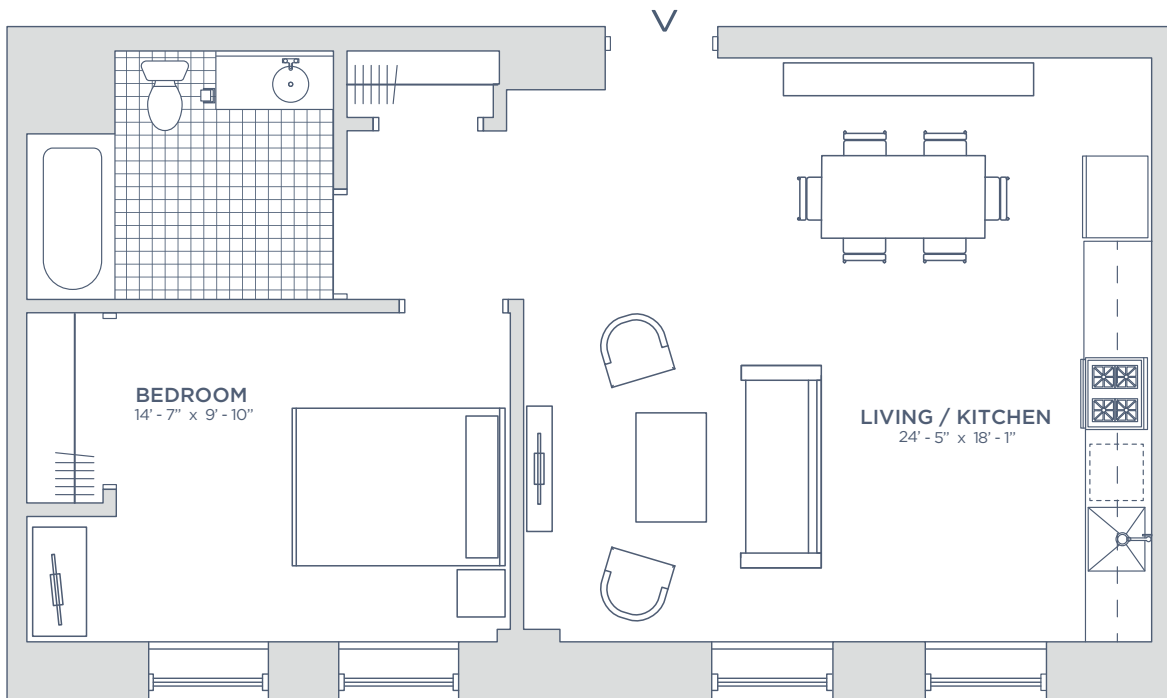

49 PRINCE

CITY CROSSING

note: some plans are reversed

APT 101 (also 108)

A1

1 bed / 1 bath

577 sq. ft.

All dimensions are estimates, may not be exact, and are subject to change.