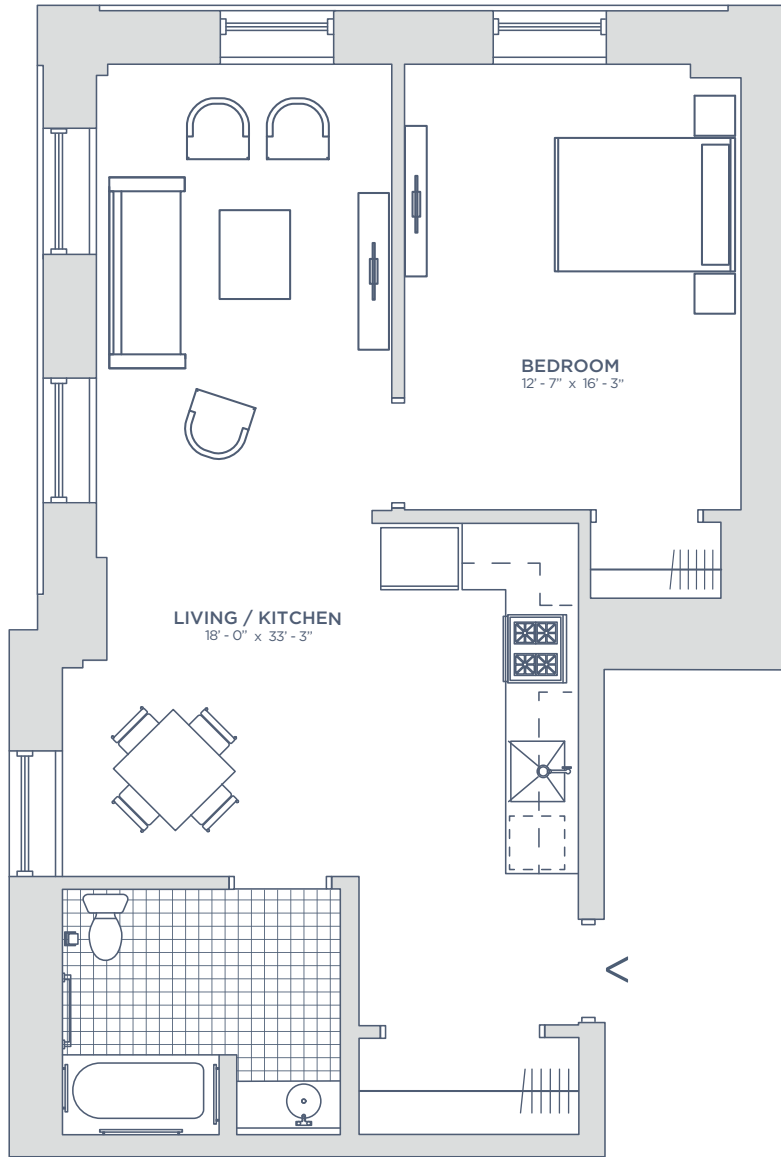

49 PRINCE

CITY CROSSING

APT 103
A2

1 bed / 1 bath
637 sq. ft.

All dimensions are estimates, may not be exact, and are subject to change.