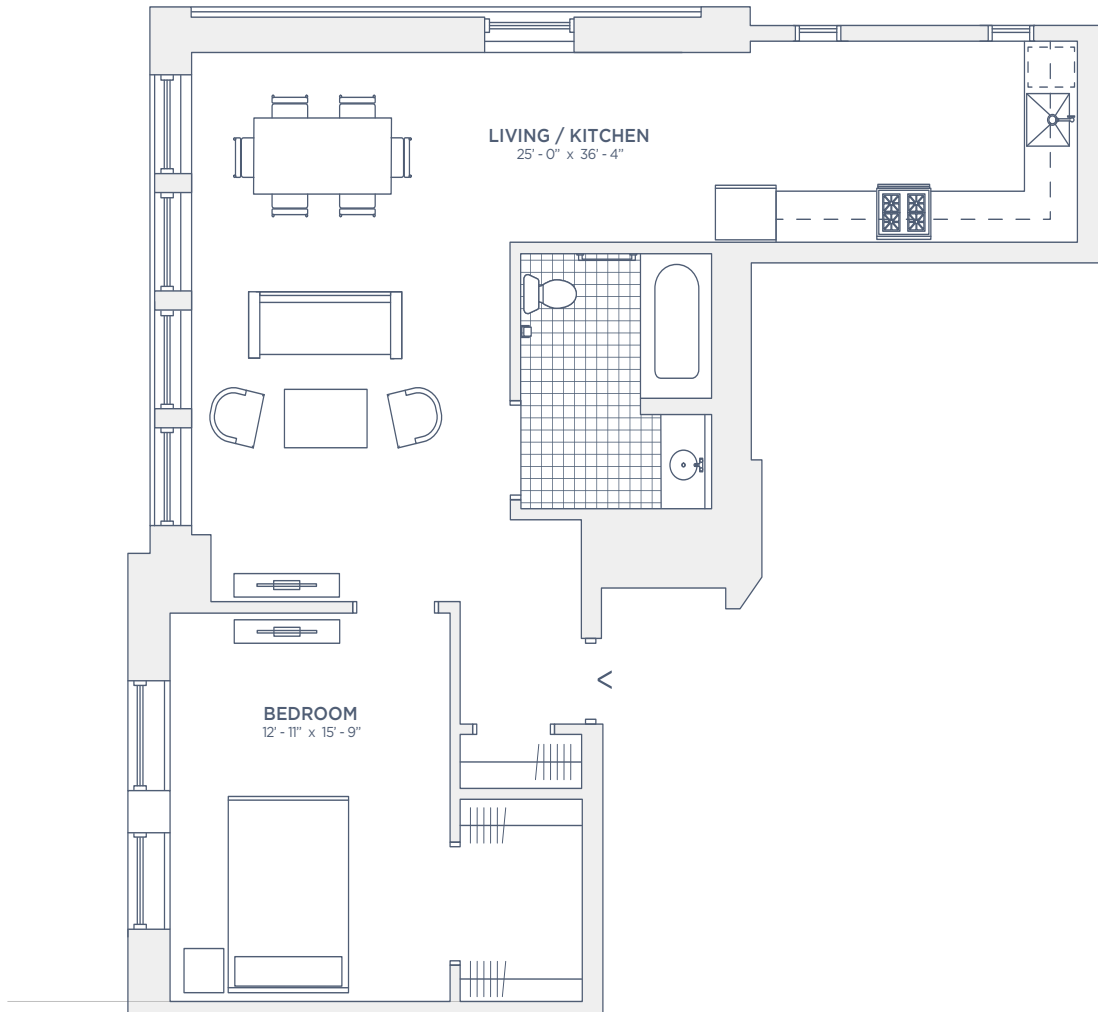

49 PRINCE

CITY CROSSING

APT 203

A3

1 bed / 1 bath

739 sq. ft.

All dimensions are estimates, may not be exact, and are subject to change.