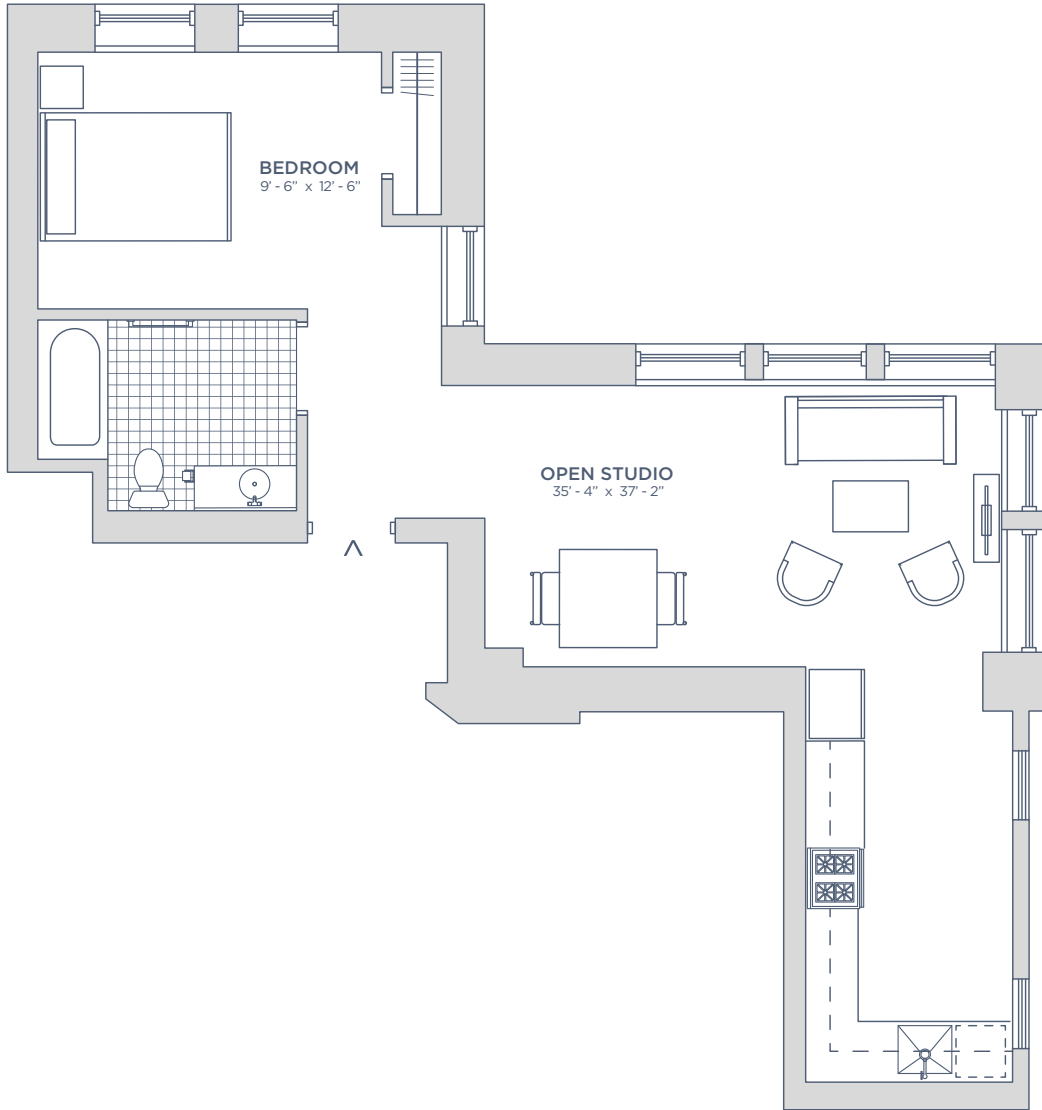

49 PRINCE

CITY CROSSING

APT 303

S6

Studio / 1 bath

541 sq. ft.

All dimensions are estimates, may not be exact, and are subject to change.